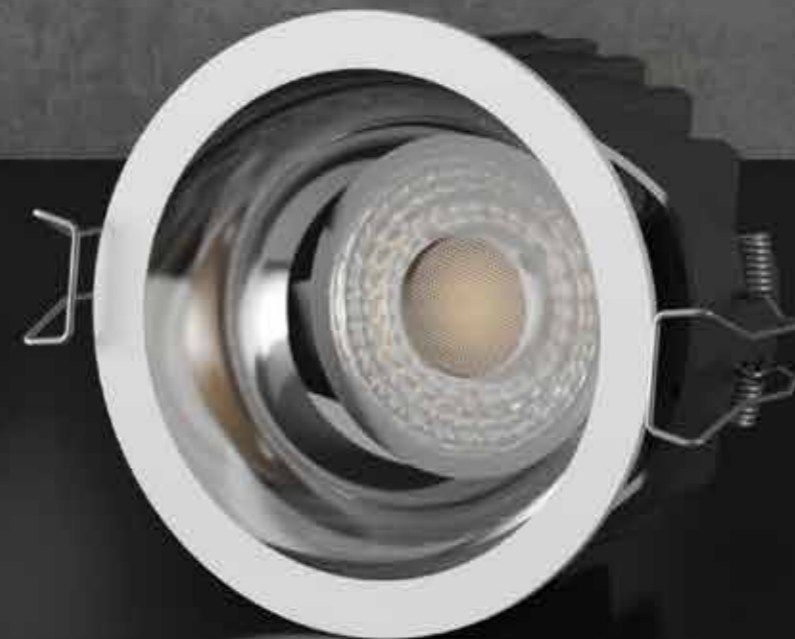

Modern City

+971 558 289 347

CONTACT@MODERNCITY.AE

WWW.MODERNCITY.AE

- XL TOWER BUSINESS BAY 12 A FLOOR, OFFICE 12 A 07 -