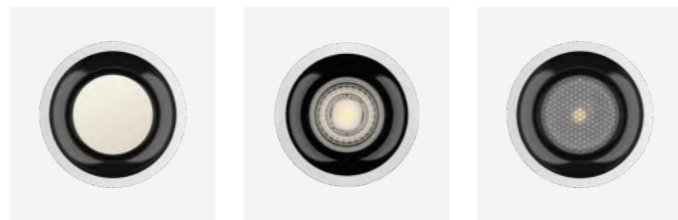

# WISDOM

---

7~40W

15°/24°/36°/70°

Φ75~150mm

## WISDOM IP65 Downlight

**SIZE**  $\phi 75/\phi 95/\phi 125/\phi 150\text{mm}$