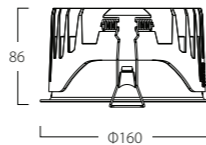

Ø125

MC88150F
IP65*