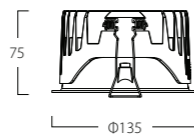

Ø95

MC87125F
IP65*