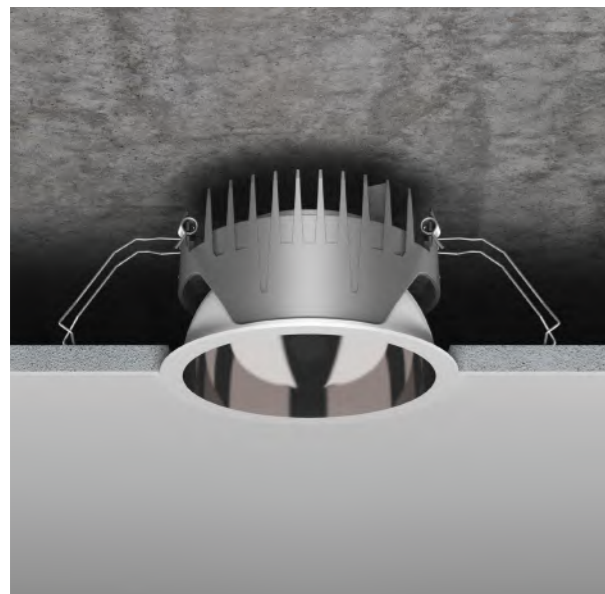

# WISDOM

---

7~40W

15°/24°/36°/70°

Φ75~150mm

## WISDOM IP65 Downlight

**SIZE**  $\phi 75/\phi 95/\phi 125/\phi 150\text{mm}$